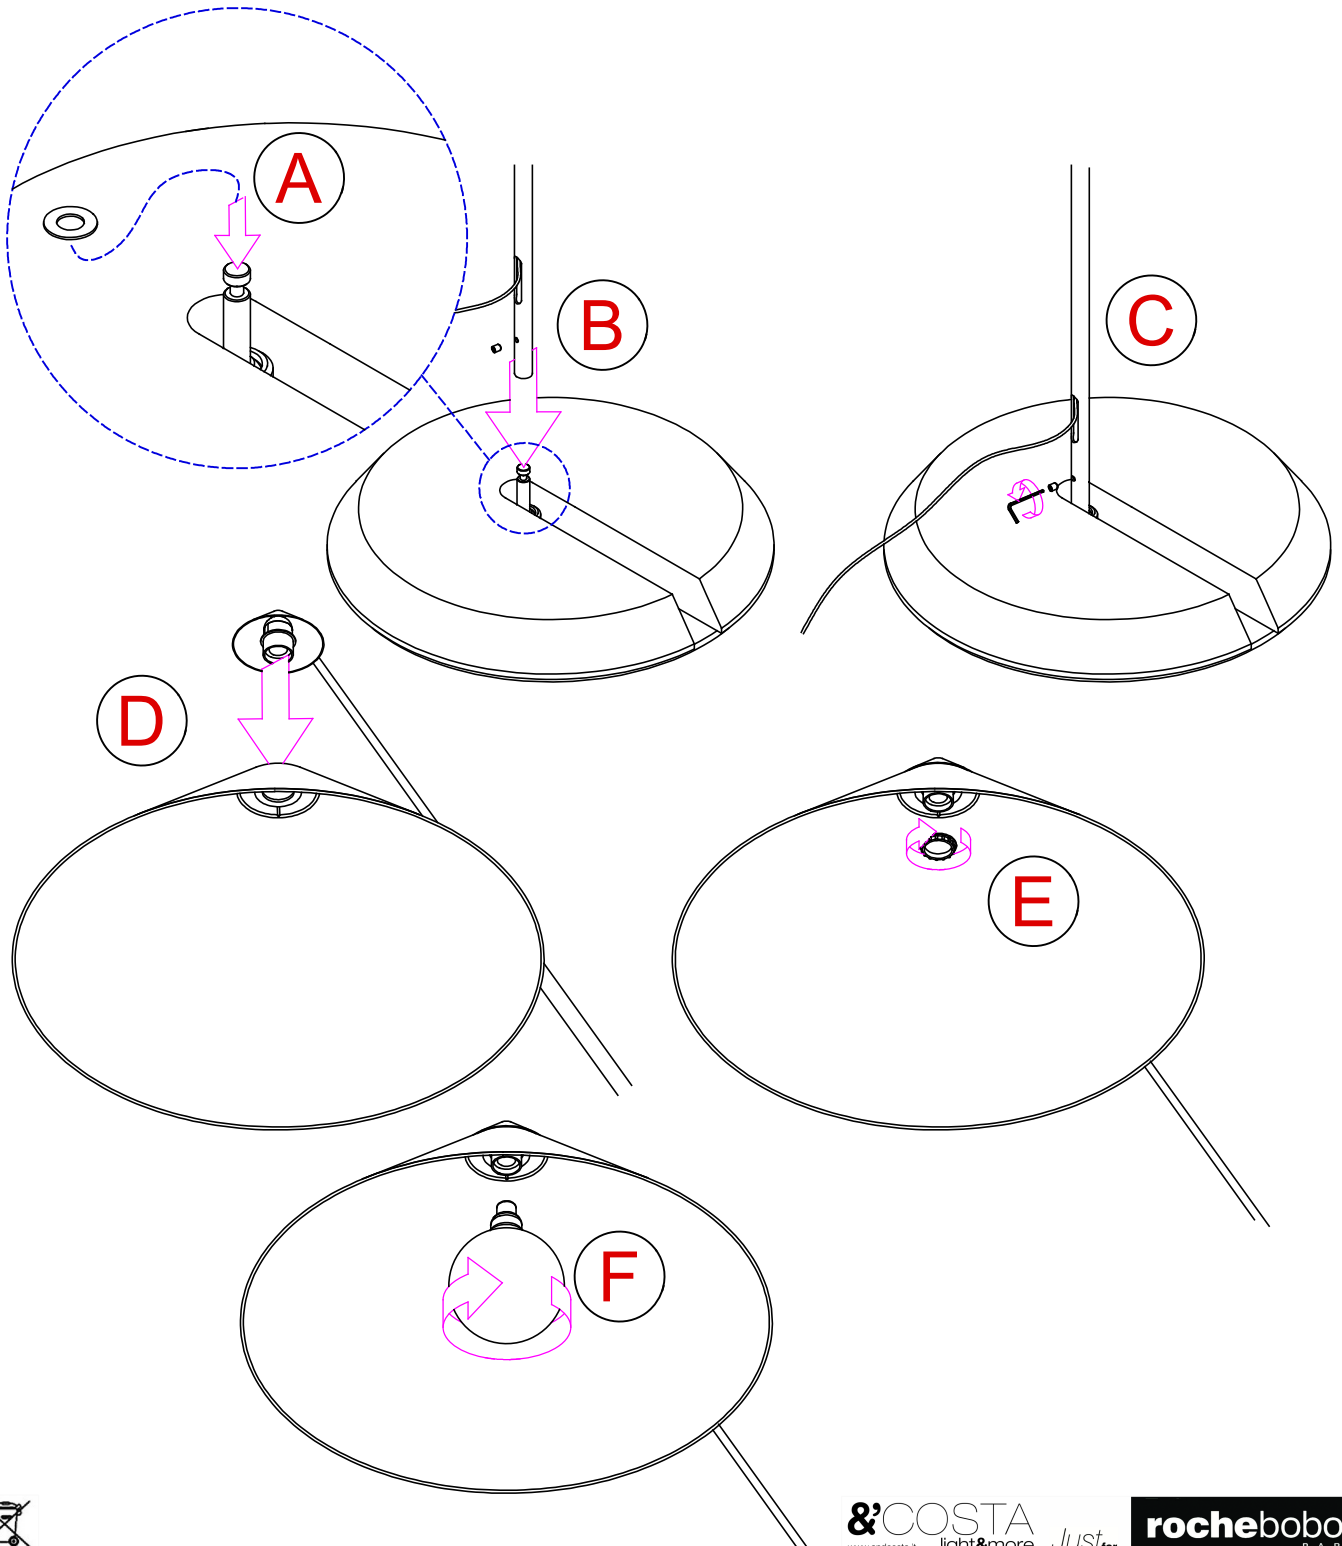

MADE IN ITALY
AND/COSTA
Art.2390601E0 AIRONE GM EU
Floor Lamp 220-240V 50-60Hz
1x MAX 8W LED BULB E27

MADE IN ITALY
AND/COSTA
Art.2390601K0 AIRONE GM UK
Floor Lamp 220-240V 50-60Hz
1x MAX 8W LED BULB E27

MADE IN ITALY
AND/COSTA
Art.2390601A0 AIRONE GM US
Floor Lamp 100-120V 60Hz
1x MAX 8W LED BULB E26

MADE IN ITALY
AND/COSTA
Art.2390601A0 AIRONE GM US
Floor Lamp 100-120V 60Hz
1x MAX 8W LED BULB E26