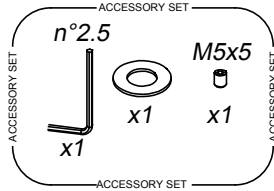

MADE IN ITALY
AND/COSTA
Art.2390601E0 AIRONE GM EU
Floor Lamp 220-240V 50-60Hz
1x MAX 8W LED BULB E27

MADE IN ITALY
AND/COSTA
Art.2390601K0 AIRONE GM UK
Floor Lamp 220-240V 50-60Hz
1x MAX 8W LED BULB E27

MADE IN ITALY
AND/COSTA
Art.2390601A0 AIRONE GM US
Floor Lamp 100-120V 60Hz
1x MAX 8W LED BULB E26

MADE IN ITALY
AND/COSTA
Art.2390601A0 AIRONE GM US
Floor Lamp 100-120V 60Hz
1x MAX 8W LED BULB E26