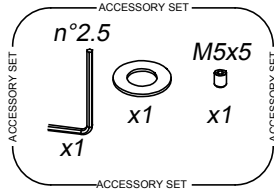

MADE IN ITALY
AND/COSTA
Art.2390602E0 AIRONE PM EU
Floor Lamp 220-240V~ 50-60Hz
1x MAX 8W LED BULB E27

MADE IN ITALY
AND/COSTA
Art.2390602K0 AIRONE PM UK
Floor Lamp 220-240V~ 50-60Hz
1x MAX 8W LED BULB E27

MADE IN ITALY
AND/COSTA
Art.2390602A0 AIRONE PM US
Floor Lamp 100-120V~ 60Hz
1x MAX 8W LED BULB E26

MADE IN ITALY
AND/COSTA
Art.2390602A0 AIRONE PM US
Floor Lamp 100-120V~ 60Hz
1x MAX 8W LED BULB E26