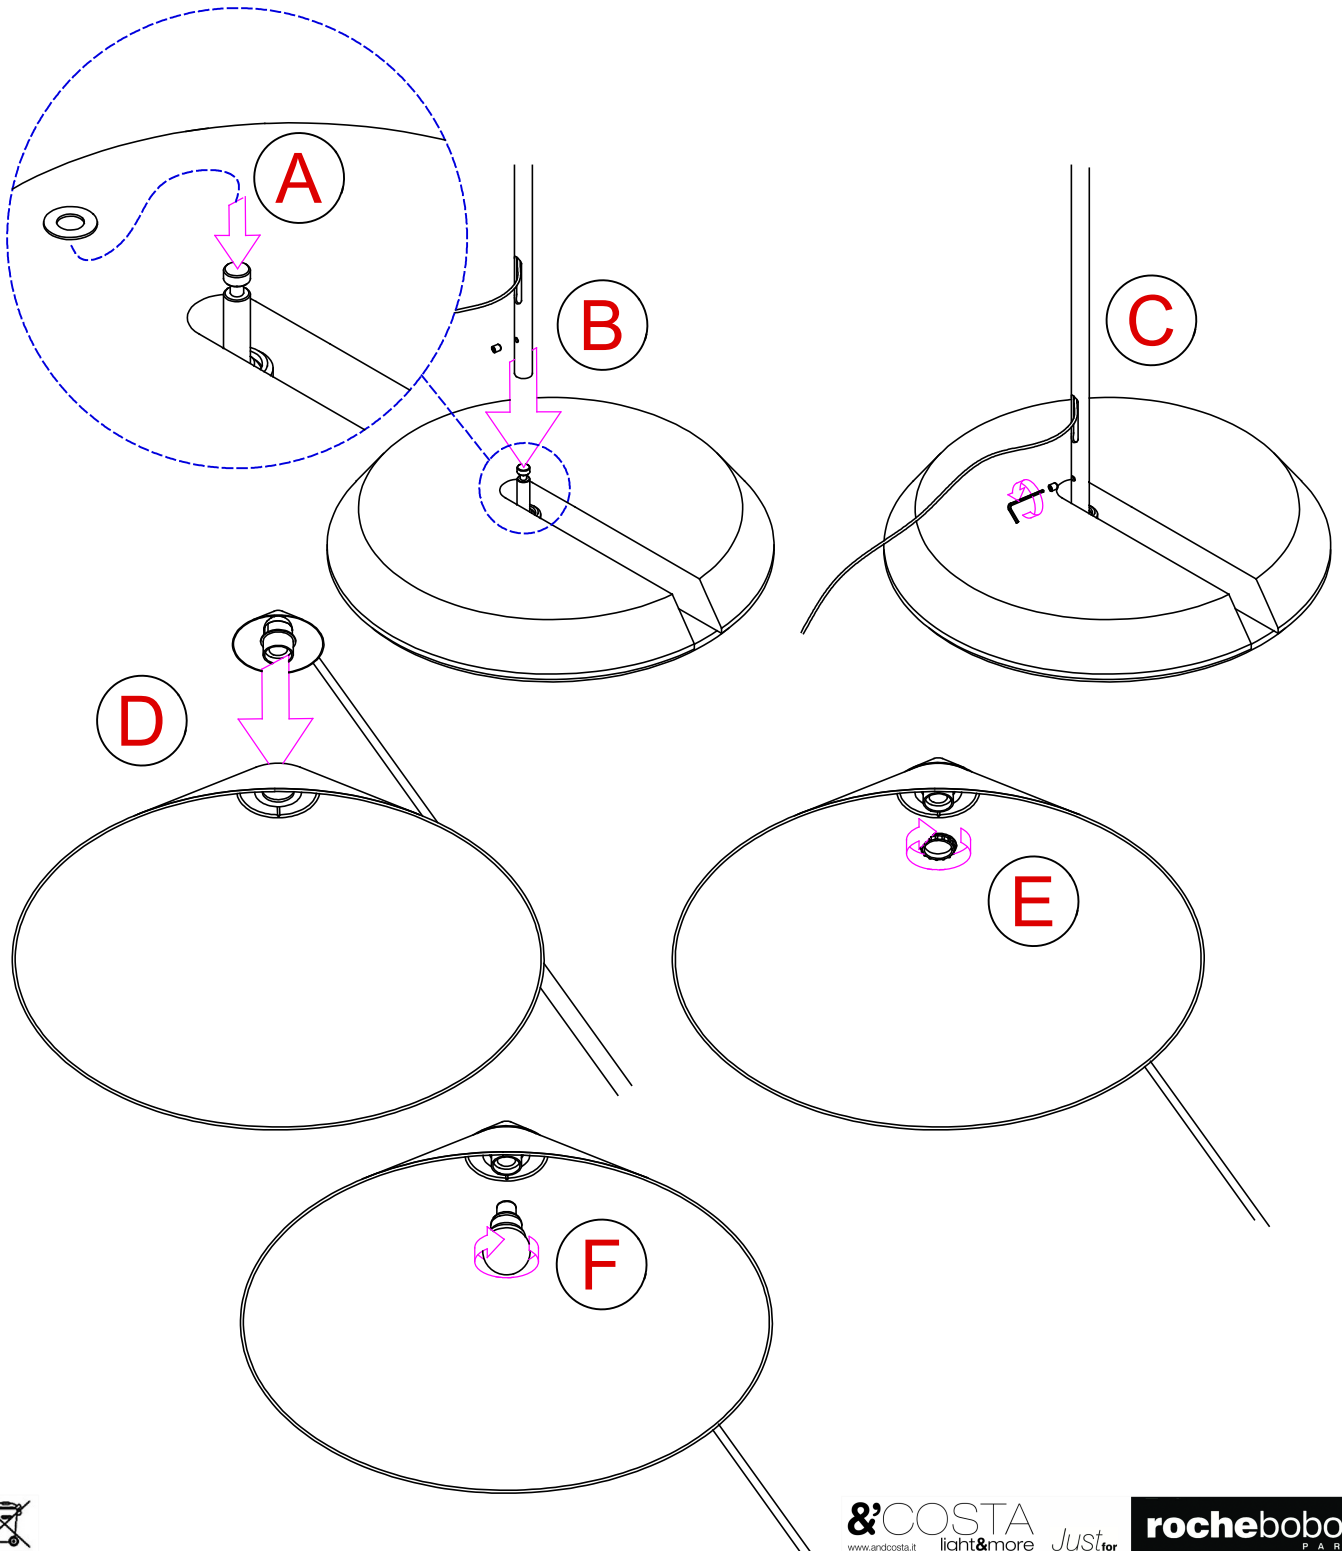

MADE IN ITALY
AND/COSTA
Art.2390602E0 AIRONE PM EU
Floor Lamp 220-240V~ 50-60Hz
1x MAX 8W LED BULB E27

MADE IN ITALY
AND/COSTA
Art.2390602K0 AIRONE PM UK
Floor Lamp 220-240V~ 50-60Hz
1x MAX 8W LED BULB E27

MADE IN ITALY
AND/COSTA
Art.2390602A0 AIRONE PM US
Floor Lamp 100-120V~ 60Hz
1x MAX 8W LED BULB E26

MADE IN ITALY
AND/COSTA
Art.2390602A0 AIRONE PM US
Floor Lamp 100-120V~ 60Hz
1x MAX 8W LED BULB E26